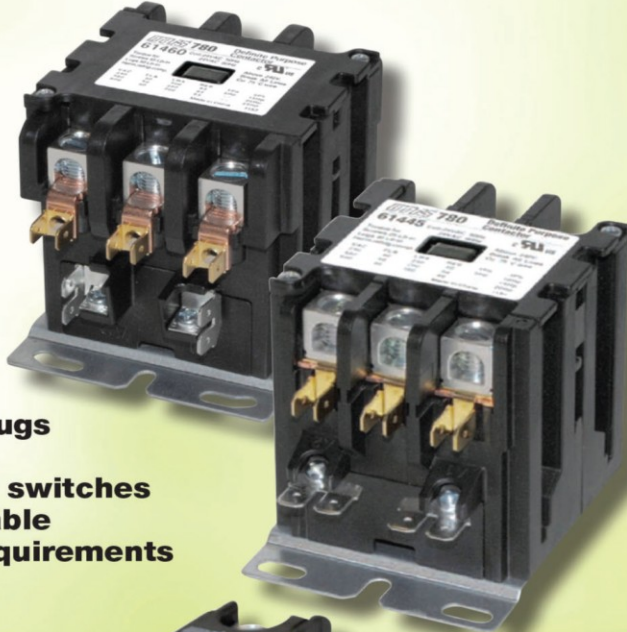

Your single source for contactors!

780 Series CONTACTORS

- Designed for demanding applications
- Drop-in replacement for Furnas
- Large arch window box lugs
- Heavy Duty contacts
- Accepts Furnas auxiliary switches
- Replacement coils available
- Exceeds ARI 780/790 requirements
- cULus approved
- Available in 1.5 pole, 30 amp through 3 pole 90 amp

910 Series CONTACTORS

- Available with Box Lugs or Screw Terminals
- Auxiliary switches available
- Enclosed body and contacts
- cULus approved
- Meets ARI 780 requirements
- Silver/ Cadmium contacts for long life.
- Available in 1.5 pole, 30 amp through 3 pole 75 amp